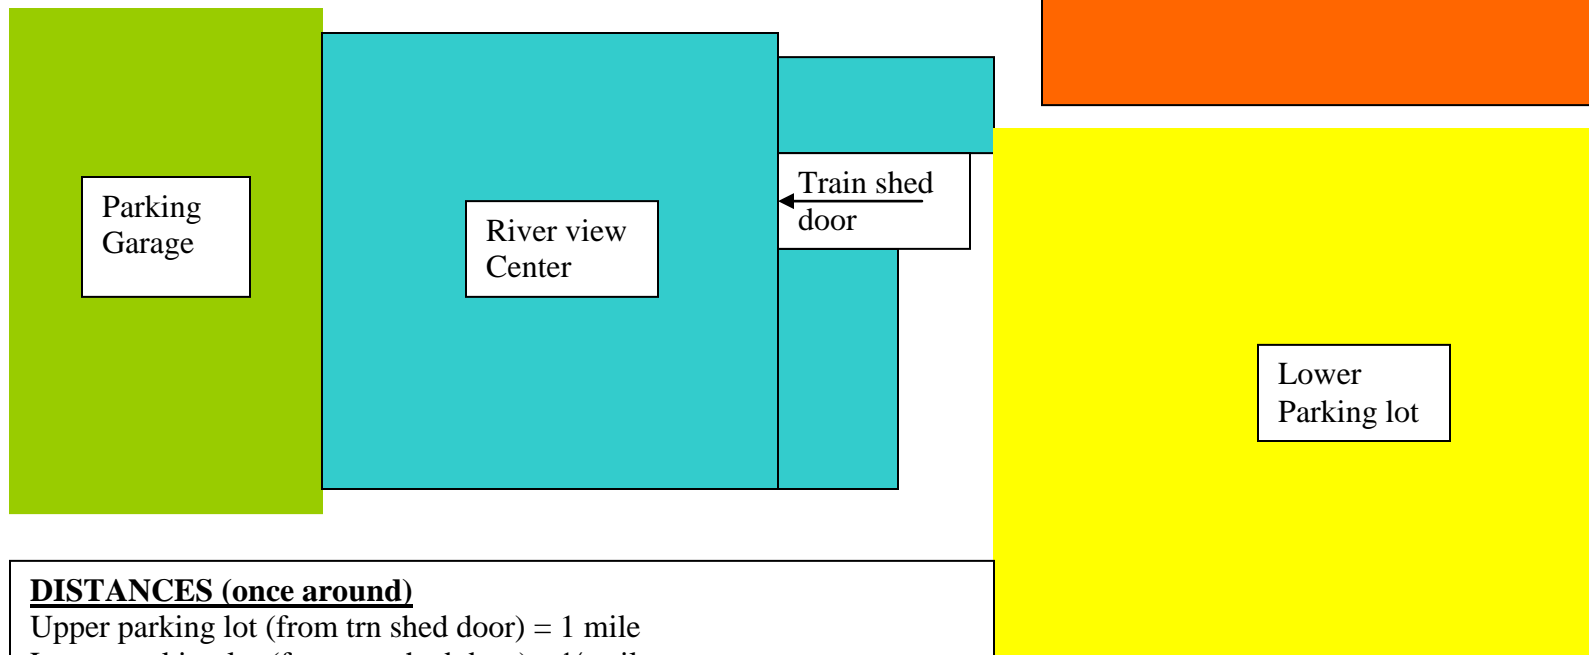

## RIVERVIEW WALKING TOUR

### **DISTANCES (once around)**

Upper parking lot (from trn shed door) = 1 mile

Lower parking lot (from trn shed door) = ½ mile

Train shed = .15 miles (if you ADD the hallway to the docks = .26 miles)

Parking garage (btm level to 3<sup>rd</sup> level [not incl. open top level]) = .5 miles

River view (frnt door to Wards Ln to back alley to frnt door) = 1.15 miles

3<sup>rd</sup> Floor warehouse = .13 miles