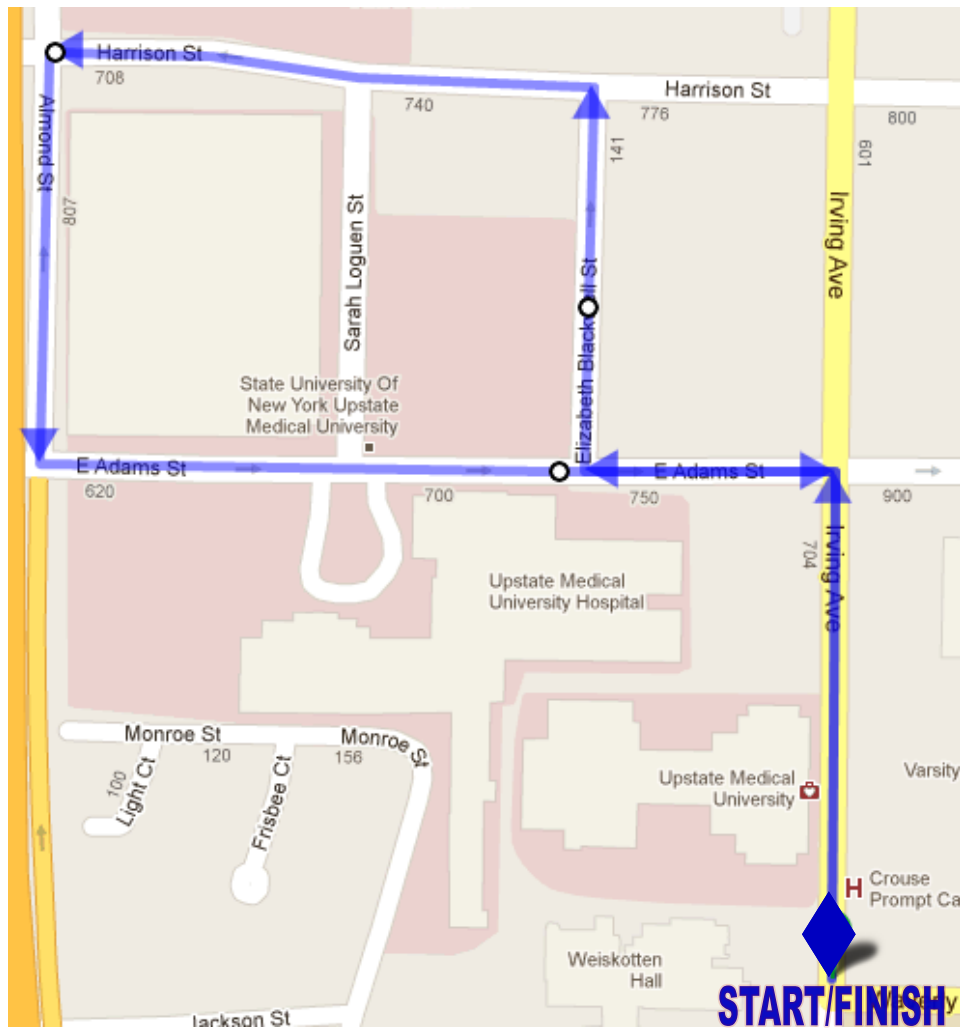

MONDAY MILE START/FINISH

ONE MILE CLOSER TO BETTER HEALTH

**Healthy
Monday**
Syracuse
healthymonday.syr.edu

UPSTATE
MEDICAL UNIVERSITY

MONDAY MILE

0.25 MILES

A HEALTHIER YOU STARTS HERE

Healthy Monday
Syracuse
healthymonday.syr.edu

UPSTATE
MEDICAL UNIVERSITY

MONDAY MILE

0.5 MILES

A HEALTHIER YOU STARTS HERE

Healthy Monday
Syracuse
healthymonday.syr.edu

UPSTATE
MEDICAL UNIVERSITY

MONDAY MILE

0.75 MILES